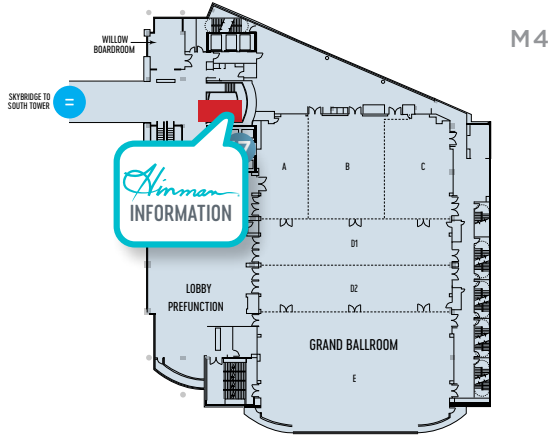

SOUTH TOWER

ATRIUM TERRACE LEVEL (AT)

HOTEL LOBBY LEVEL

MOTOR LOBBY LEVEL (ML) & ACCESS TO CNN ATRIUM

SERVICES

- 1 FedEx Office Business Center
- 2 Gift Shop
- 3 Front Desk
- 4 Valet
- 5 Bell Service

ELEVATORS

- 6 ADA Elevator
- 7 Guest Room Elevators (Hotel Lobby, Motor Lobby)

LANDMARKS

- = Skybridge
- 8 Walkway to CNN Food Court, State Farm Arena & Public Transportation

FOOD & DRINK

- 9 New South Kitchen
- 10 Vues Lobby Bar
- 11 Centennial Grounds
- 12 Top Draft

TOP DRAFT
Wednesday – Saturday
11:30 a.m. – 11 p.m.

*HOURS SUBJECT TO CHANGE

OMNI ATLANTA HOTEL AT CNN CENTER NORTH TOWER

SERVICES	LANDMARKS
13 Bell Services	= Skybridge
14 Valet	19 Walkway to Georgia World Congress Center & College Football Hall of Fame
RECREATION & ACTIVITIES	15 24-Hour Fitness Center
15 24-Hour Fitness Center	\$ ATM
ELEVATORS	17 Guest Room Elevators (M1, M4, N6 - 28)
17 Guest Room Elevators (M1, M4, N6 - 28)	18 Meeting Room Elevators (M1 - M4)
18 Meeting Room Elevators (M1 - M4)	20 Grab 'N' Go Food
	RESTROOMS
	FOOD & DRINK