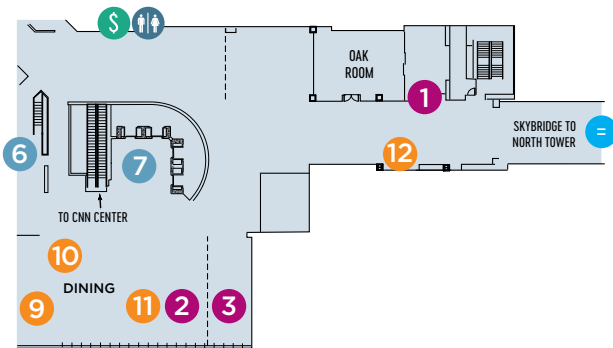

SOUTH TOWER

ATRIUM TERRACE LEVEL (AT)

HOTEL LOBBY LEVEL

MOTOR LOBBY LEVEL (ML) & ACCESS TO CNN ATRIUM

SERVICES

- 1 FedEx Office Business Center
- 2 Gift Shop
- 3 Front Desk
- 4 Valet
- 5 Bell Service

ELEVATORS

- 6 ADA Elevator
- 7 Guest Room Elevators (Hotel Lobby, Motor Lobby)

LANDMARKS

- = Skybridge
- 8 Walkway to CNN Food Court, State Farm Arena & Public Transportation

FOOD & DRINK

- 9 New South Kitchen
- 10 Vues Lobby Bar
- 11 Centennial Grounds
- 12 Top Draft

TOP DRAFT
Wednesday – Saturday
11:30 a.m. – 11 p.m.

*HOURS SUBJECT TO CHANGE

OMNI ATLANTA HOTEL AT CNN CENTER NORTH TOWER

SERVICES	LANDMARKS
13 Bell Services	= Skybridge
14 Valet	19 Walkway to Georgia World Congress Center & College Football Hall of Fame
RECREATION & ACTIVITIES	15 24-Hour Fitness Center
15 24-Hour Fitness Center	\$ ATM
ELEVATORS	17 Guest Room Elevators (M1, M4, N6 - 28)
17 Guest Room Elevators (M1, M4, N6 - 28)	18 Meeting Room Elevators (M1 - M4)
18 Meeting Room Elevators (M1 - M4)	20 Grab 'N' Go Food
	RESTROOMS
	FOOD & DRINK