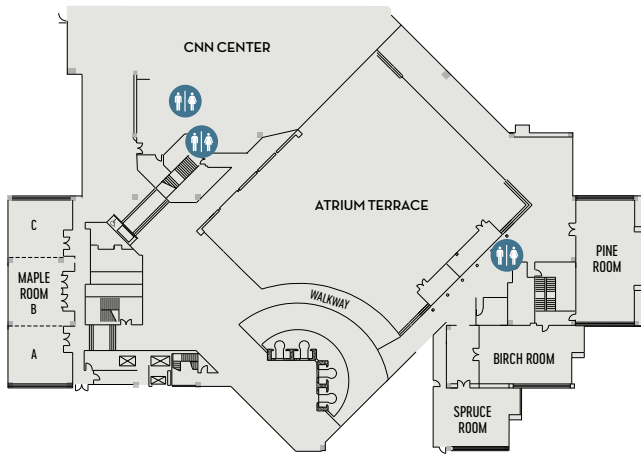

SOUTH TOWER

ATRIUM TERRACE LEVEL (AT)

HOTEL LOBBY LEVEL

MOTOR LOBBY LEVEL (ML) & ACCESS TO CNN ATRIUM

SERVICES

- 1 FedEx Office Business Center
- 2 Gift Shop
- 3 Front Desk
- 4 Valet
- 5 Bell Service

ELEVATORS

- 6 ADA Elevator
- 7 Guest Room Elevators (Hotel Lobby, Motor Lobby)

LANDMARKS

- = Skybridge
- 8 Walkway to CNN Food Court, State Farm Arena & Public Transportation

FOOD & DRINK

- 9 New South Kitchen
- 10 Vues Lobby Bar
- 11 Centennial Grounds
- 12 Top Draft

TOP DRAFT
Wednesday – Saturday
11:30 a.m. – 11 p.m.

*HOURS SUBJECT TO CHANGE

OMNI ATLANTA HOTEL AT CNN CENTER NORTH TOWER

SERVICES	LANDMARKS
13 Bell Services	= Skybridge
14 Valet	19 Walkway to Georgia World Congress Center & College Football Hall of Fame
RECREATION & ACTIVITIES	15 24-Hour Fitness Center
15 24-Hour Fitness Center	\$ ATM
ELEVATORS	17 Guest Room Elevators (M1, M4, N6 - 28)
17 Guest Room Elevators (M1, M4, N6 - 28)	18 Meeting Room Elevators (M1 - M4)
18 Meeting Room Elevators (M1 - M4)	20 Grab 'N' Go Food
	RESTROOMS
	FOOD & DRINK