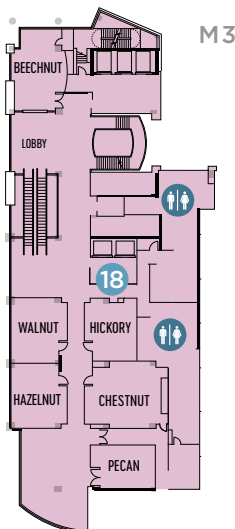

SOUTH TOWER

ATRIUM TERRACE LEVEL (AT)

HOTEL LOBBY LEVEL

MOTOR LOBBY LEVEL (ML) & ACCESS TO CNN ATRIUM

SERVICES

- 1 FedEx Office Business Center
- 2 Gift Shop
- 3 Front Desk
- 4 Valet
- 5 Bell Service

ELEVATORS

- 6 ADA Elevator
- 7 Guest Room Elevators (Hotel Lobby, Motor Lobby)

LANDMARKS

- = Skybridge
- 8 Walkway to CNN Food Court, State Farm Arena & Public Transportation

FOOD & DRINK

- 9 New South Kitchen
- 10 Vues Lobby Bar
- 11 Centennial Grounds
- 12 Top Draft

TOP DRAFT
Wednesday – Saturday
11:30 a.m. – 11 p.m.

*HOURS SUBJECT TO CHANGE

OMNI ATLANTA HOTEL AT CNN CENTER NORTH TOWER

SERVICES	LANDMARKS
13 Bell Services	= Skybridge
14 Valet	19 Walkway to Georgia World Congress Center & College Football Hall of Fame
RECREATION & ACTIVITIES	15 24-Hour Fitness Center
15 24-Hour Fitness Center	\$ ATM
ELEVATORS	17 Guest Room Elevators (M1, M4, N6 - 28)
17 Guest Room Elevators (M1, M4, N6 - 28)	18 Meeting Room Elevators (M1 - M4)
18 Meeting Room Elevators (M1 - M4)	20 Grab 'N' Go Food
	RESTROOMS
	FOOD & DRINK