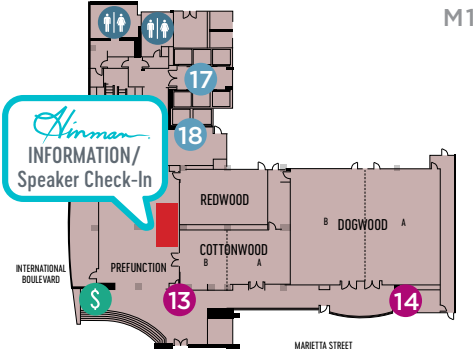

SOUTH TOWER

ATRIUM TERRACE LEVEL (AT)

HOTEL LOBBY LEVEL

MOTOR LOBBY LEVEL (ML) & ACCESS TO CNN ATRIUM

SERVICES

- 1 FedEx Office Business Center
- 2 Gift Shop
- 3 Front Desk
- 4 Valet
- 5 Bell Service

ELEVATORS

- 6 ADA Elevator
- 7 Guest Room Elevators (Hotel Lobby, Motor Lobby)

LANDMARKS

- = Skybridge
- 8 Walkway to CNN Food Court, State Farm Arena & Public Transportation

FOOD & DRINK

- 9 New South Kitchen
- 10 Vues Lobby Bar
- 11 Centennial Grounds
- 12 Top Draft

\$ ATM

 RESTROOMS

FOOD & DRINK HOURS

NEW SOUTH KITCHEN
Wednesday – Thursday
6:30 – 11 a.m.
5:30 – 9:30 p.m.

Friday – Saturday
6:30 – 11 a.m.

VUES (BAR SERVICE ONLY)
Wednesday – Saturday
4 – 11 p.m.

CENTENNIAL GROUNDS
Wednesday – Saturday
6:30 a.m. – 11 p.m.

TOP DRAFT
Wednesday – Saturday
11:30 a.m. – 11 p.m.

*HOURS SUBJECT TO CHANGE

OMNI ATLANTA HOTEL AT CNN CENTER NORTH TOWER

SERVICES	LANDMARKS
13 Bell Services	= Skybridge
14 Valet	19 Walkway to Georgia World Congress Center & College Football Hall of Fame
RECREATION & ACTIVITIES	15 24-Hour Fitness Center
15 24-Hour Fitness Center	\$ ATM
ELEVATORS	17 Guest Room Elevators (M1, M4, N6 - 28)
17 Guest Room Elevators (M1, M4, N6 - 28)	18 Meeting Room Elevators (M1 - M4)
18 Meeting Room Elevators (M1 - M4)	20 Grab 'N' Go Food
	RESTROOMS
	FOOD & DRINK