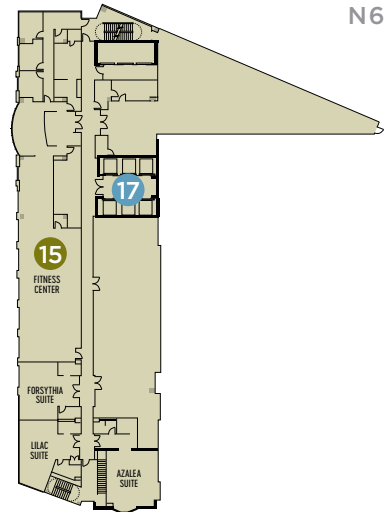

- 6 ADA Elevator
- 7 Guest Room Elevators (Hotel Lobby, Motor Lobby)

LANDMARKS

- = Skybridge
- 8 Walkway to CNN Food Court, State Farm Arena & Public Transportation

FOOD & DRINK

- 9 New South Kitchen
- 10 Vues Lobby Bar
- 11 Centennial Grounds
- 12 Top Draft

TOP DRAFT
Wednesday – Saturday
11:30 a.m. – 11 p.m.

*HOURS SUBJECT TO CHANGE

OMNI ATLANTA HOTEL AT CNN CENTER NORTH TOWER

SERVICES	LANDMARKS
13 Bell Services	= Skybridge
14 Valet	19 Walkway to Georgia World Congress Center & College Football Hall of Fame
RECREATION & ACTIVITIES	15 24-Hour Fitness Center
15 24-Hour Fitness Center	\$ ATM
ELEVATORS	17 Guest Room Elevators (M1, M4, N6 - 28)
17 Guest Room Elevators (M1, M4, N6 - 28)	18 Meeting Room Elevators (M1 - M4)
18 Meeting Room Elevators (M1 - M4)	20 Grab 'N' Go Food
	RESTROOMS
	FOOD & DRINK