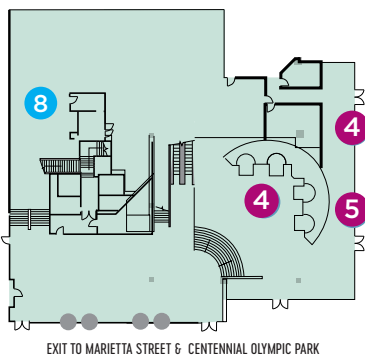

SOUTH TOWER

ATRIUM TERRACE LEVEL (AT)

HOTEL LOBBY LEVEL

MOTOR LOBBY LEVEL (ML) & ACCESS TO CNN ATRIUM

SERVICES

- 1 FedEx Office Business Center
- 2 Gift Shop
- 3 Front Desk
- 4 Valet
- 5 Bell Service

ELEVATORS

- 6 ADA Elevator
- 7 Guest Room Elevators (Hotel Lobby, Motor Lobby)

LANDMARKS

- = Skybridge
- 8 Walkway to CNN Food Court, State Farm Arena & Public Transportation

FOOD & DRINK

- 9 New South Kitchen
- 10 Vues Lobby Bar
- 11 Centennial Grounds
- 12 Top Draft

\$ ATM

 RESTROOMS

FOOD & DRINK HOURS

NEW SOUTH KITCHEN
Wednesday – Thursday
6:30 – 11 a.m.
5:30 – 9:30 p.m.

Friday – Saturday
6:30 – 11 a.m.

VUES (BAR SERVICE ONLY)
Wednesday – Saturday
4 – 11 p.m.

CENTENNIAL GROUNDS
Wednesday – Saturday
6:30 a.m. – 11 p.m.

TOP DRAFT
Wednesday – Saturday
11:30 a.m. – 11 p.m.

*HOURS SUBJECT TO CHANGE

OMNI ATLANTA HOTEL AT CNN CENTER NORTH TOWER

SERVICES	LANDMARKS
13 Bell Services	= Skybridge
14 Valet	19 Walkway to Georgia World Congress Center & College Football Hall of Fame
RECREATION & ACTIVITIES	15 24-Hour Fitness Center
15 24-Hour Fitness Center	\$ ATM
ELEVATORS	17 Guest Room Elevators (M1, M4, N6 - 28)
17 Guest Room Elevators (M1, M4, N6 - 28)	18 Meeting Room Elevators (M1 - M4)
18 Meeting Room Elevators (M1 - M4)	20 Grab 'N' Go Food
	RESTROOMS
	FOOD & DRINK